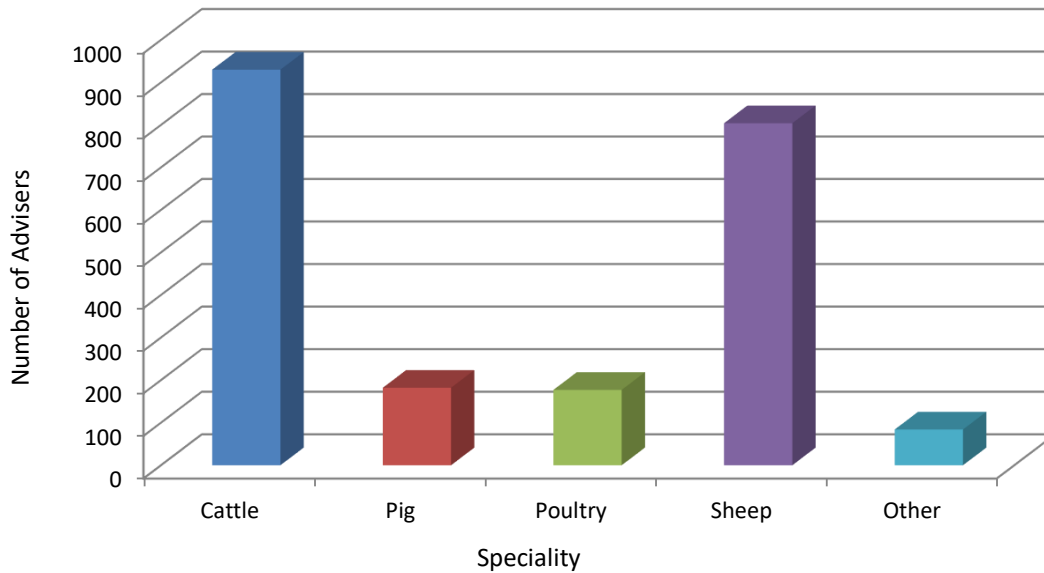

Feed Advisers by Age as at 29/05/20

Feed Advisers by Age as at 29/05/20

Agricultural Industries Confederation Ltd (AIC Services Ltd)
 Confederation House, East of England Showground,
 Peterborough PE2 6XE
 T: 01733 385230 F: 01733 385270

Quality feed advice : increasing production efficiency : reducing emissions

Feed Advisers by Speciality as at 29/05/20

Feed Advisers by Speciality as at 29/05/20

Agricultural Industries Confederation Ltd (AIC Services Ltd)
Confederation House, East of England Showground,
Peterborough PE2 6XE
T: 01733 385230 F: 01733 385270