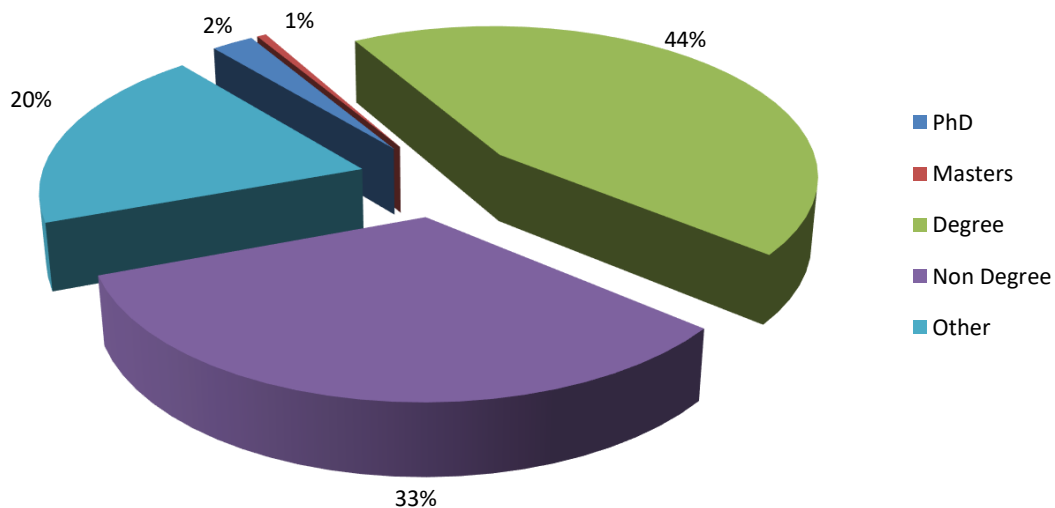

Feed Advisers by Highest Qualification as at 29/05/20

Agricultural Industries Confederation Ltd (AIC Services Ltd)
Confederation House, East of England Showground,
Peterborough PE2 6XE
T: 01733 385230 F: 01733 385270

Quality feed advice : increasing production efficiency : reducing emissions