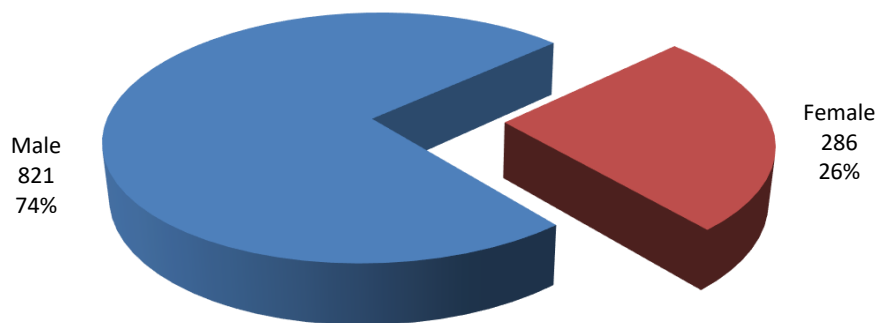

Feed Advisers by Membership Type as at 29/05/20

Feed Advisers by Gender as at 29/05/20

Agricultural Industries Confederation Ltd (AIC Services Ltd)
Confederation House, East of England Showground,
Peterborough PE2 6XE
T: 01733 385230 F: 01733 385270