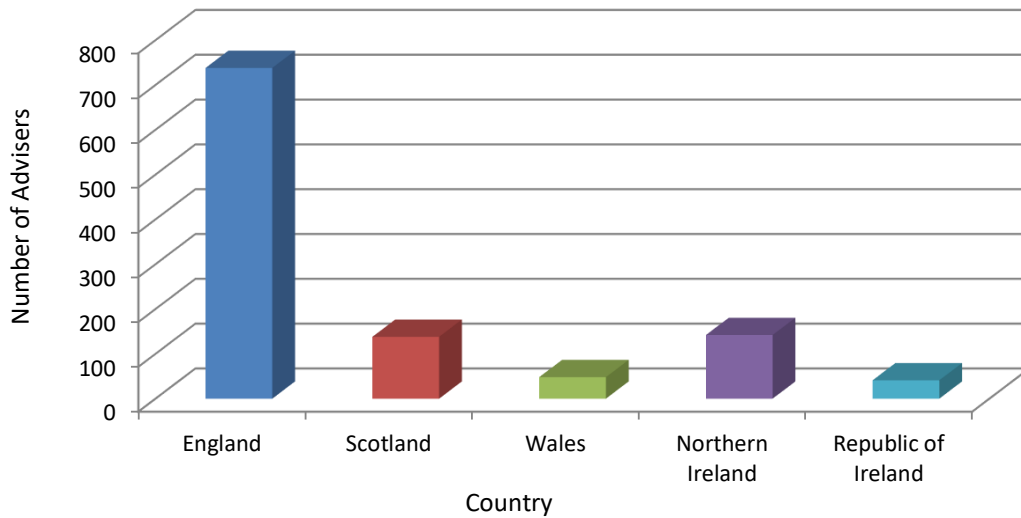

Feed Advisers by Country as at 29/05/20