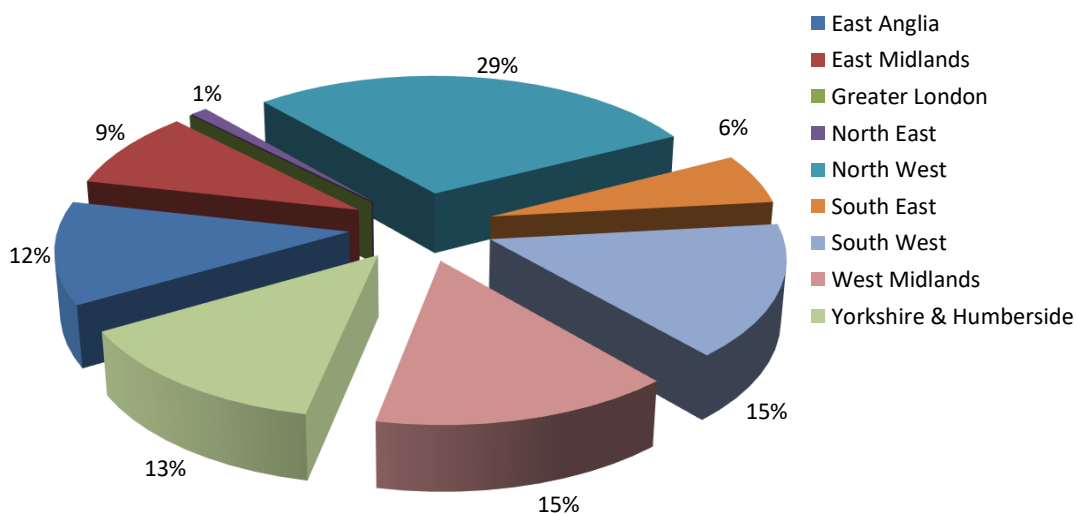

English Feed Advisers by Region as at 29/05/20

Agricultural Industries Confederation Ltd (AIC Services Ltd)
Confederation House, East of England Showground,
Peterborough PE2 6XE
T: 01733 385230 F: 01733 385270

Quality feed advice : increasing production efficiency : reducing emissions