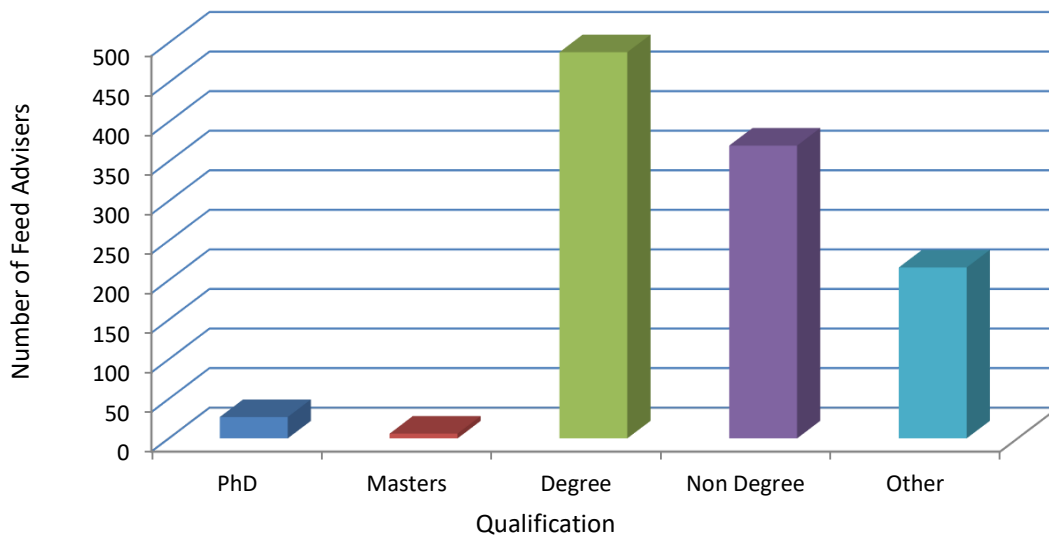

Feed Advisers by Highest Qualification as at 29/05/20