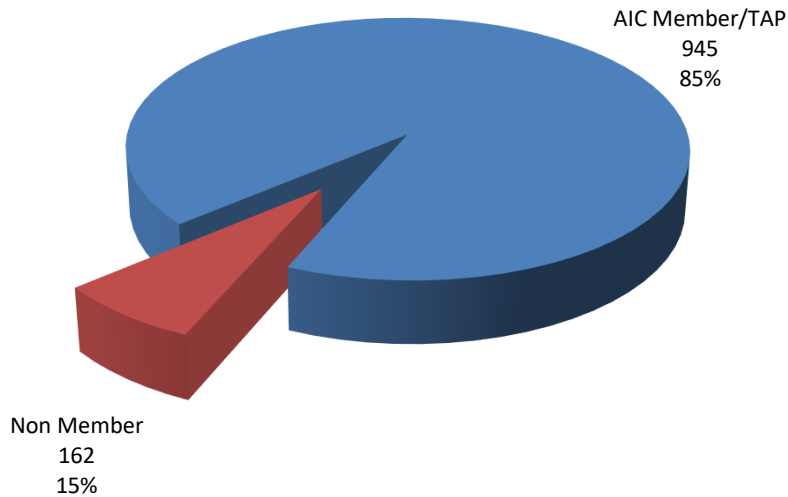

Feed Advisers by Membership Type as at 29/05/20

Feed Advisers by Gender as at 29/05/20

Agricultural Industries Confederation Ltd (AIC Services Ltd)
Confederation House, East of England Showground,
Peterborough PE2 6XE
T: 01733 385230 F: 01733 385270

Feed Advisers by Age as at 29/05/20

Feed Advisers by Age as at 29/05/20

Agricultural Industries Confederation Ltd (AIC Services Ltd)
 Confederation House, East of England Showground,
 Peterborough PE2 6XE
 T: 01733 385230 F: 01733 385270