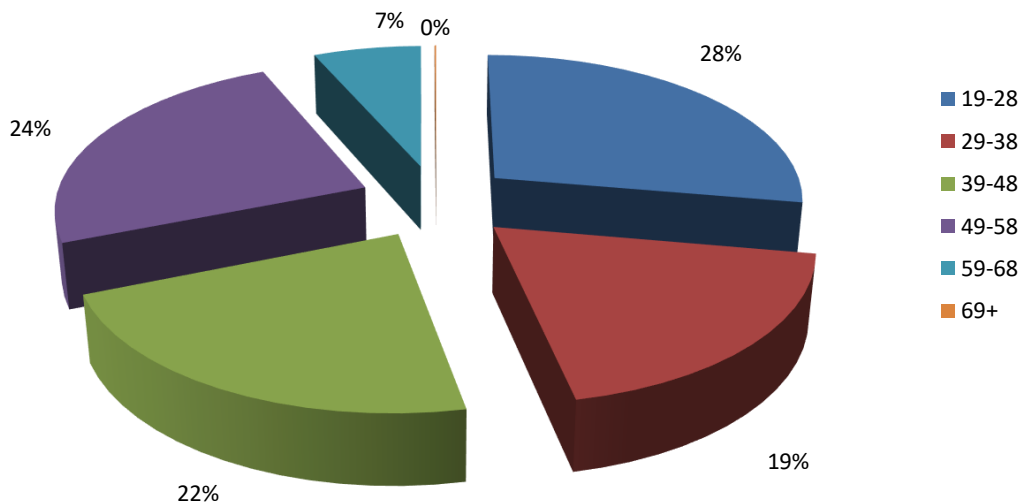

Feed Advisers by Age as at 29/05/20

Agricultural Industries Confederation Ltd (AIC Services Ltd)
Confederation House, East of England Showground,
Peterborough PE2 6XE
T: 01733 385230 F: 01733 385270

Quality feed advice : increasing production efficiency : reducing emissions