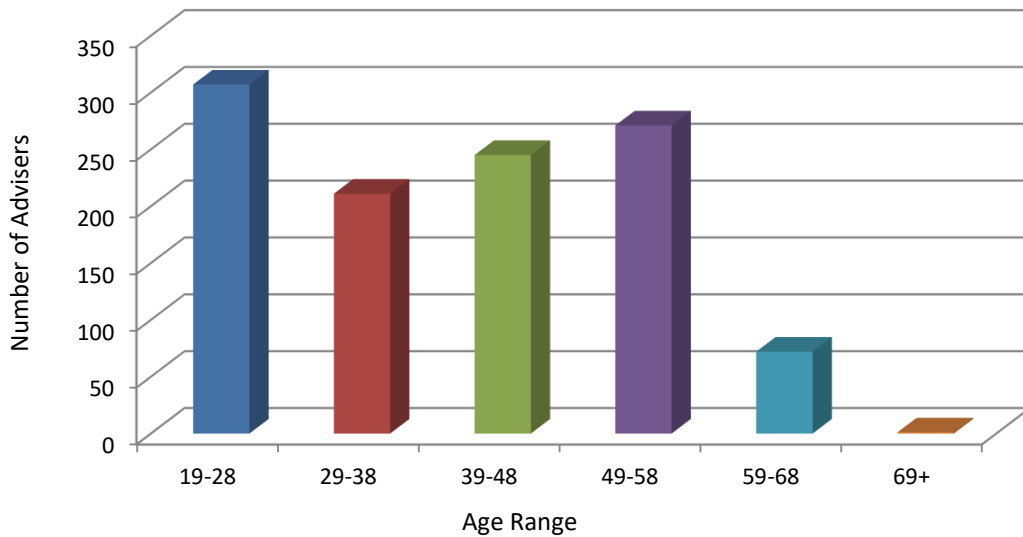

Feed Advisers by Age as at 29/05/20