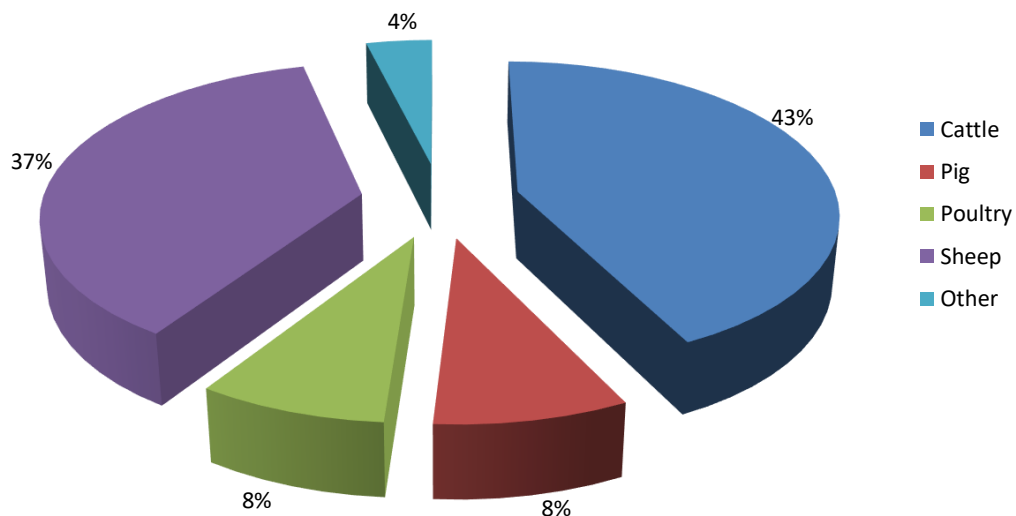

Feed Advisers by Speciality as at 29/05/20

Agricultural Industries Confederation Ltd (AIC Services Ltd)
Confederation House, East of England Showground,
Peterborough PE2 6XE
T: 01733 385230 F: 01733 385270