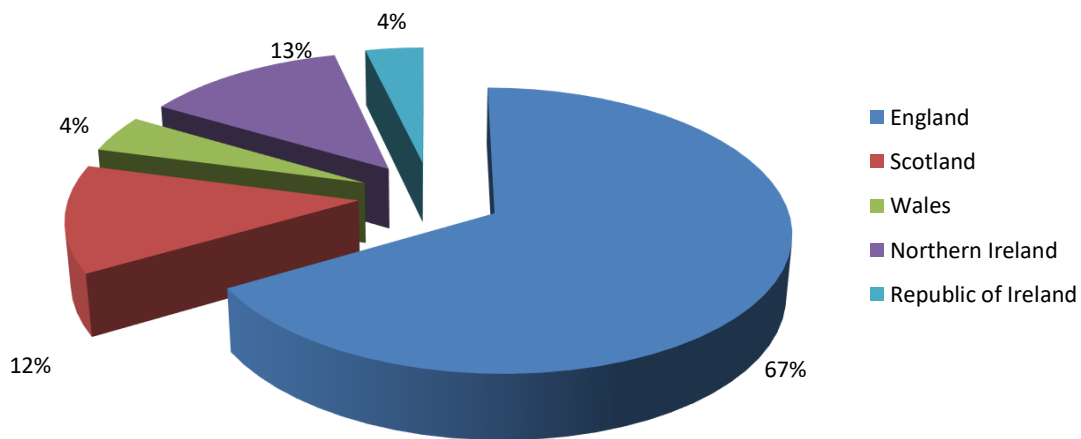

Feed Advisers by Country as at 29/05/20

Agricultural Industries Confederation Ltd (AIC Services Ltd)
Confederation House, East of England Showground,
Peterborough PE2 6XE
T: 01733 385230 F: 01733 385270

Quality feed advice : increasing production efficiency : reducing emissions