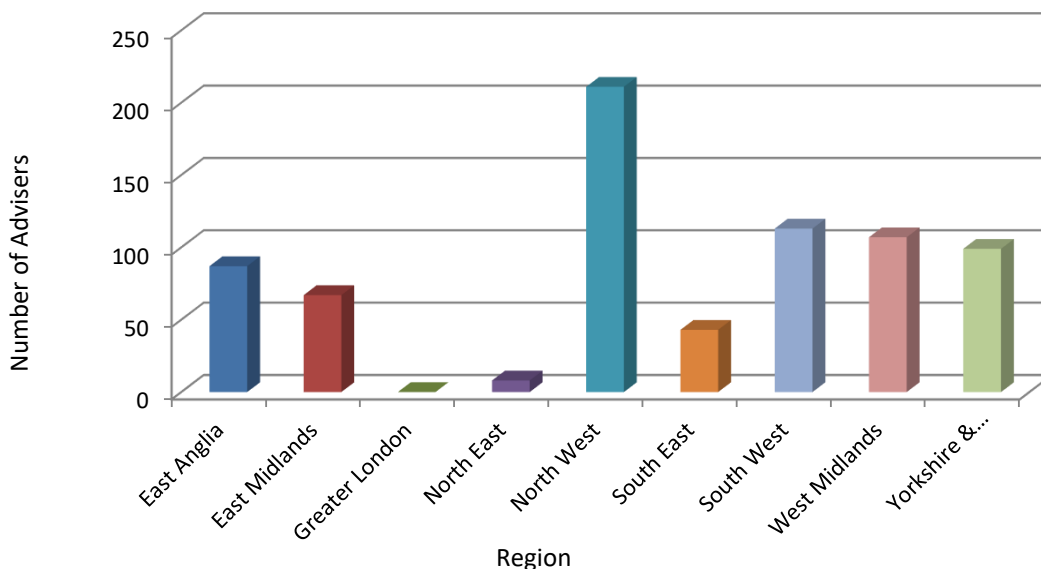

English Feed Advisers by Region as at 29/05/20